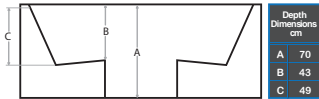

700 L

2 PERS

16 JETS

1500x1200x900

Jets/HP Ratio = 8

| MODEL | HERA DELUXE |
|---------------------------------|--------------------|
| Dimensions (MM) | 1500x1200x900 |
| Power Supply | 13amp or 32amp |
| Seats | 2 |
| Hydrotherapy Jets | 16PCS |
| 4" Directional Storm Jet Nozzle | 8PCS |
| 4" Rotating Storm Jet Nozzle | 6PCS |
| Back Massage Jets | ✓ |
| Shoulder Massage Jets | ✓ |
| Foot Massage Jets | ✓ |
| Enhanced Insulated Spa Cabinet | ✓ |
| High Density Insulated Foam | ✓ |
| Jets HP Ratio | 8 |
| Free Delivery & Placement | ✓ |
| Whirlpool Pump | 2HP |
| Water Circulation Pump | 0.75HP |
| Durable Thermostatic Heater | 2 or 3KW Balboa M7 |
| Pure Water Ozone Disinfection | ✓ |
| LED Light | ✓ |
| Filtration System | ✓ |
| Air Control Valves | 2PCS |
| Free Spa Cover & Steps | ✓ |
| Balboa Control System | ✓ |
| MP3 Bluetooth Audio System | ✓ |
| Premium Sound Speakers | 2PCS |
| Water Capacity | 700 LITRES |
| Durable Weatherproof Steps | ✓ |
| Dry Weight | 250KG |
| Enhanced ABS Insulated Base | ✓ |
| Stainless Steel Fittings | ✓ |
| Lockable Insulated Spa Cover | ✓ |