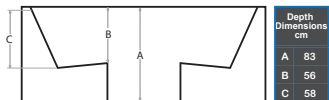

## BARON

1350 L

7 Seats

27 JETS

2100x2100x1000

Jets/HP Ratio = 9

MODEL	BARON
Dimensions (MM)	2100X2100X1000
Control System	BALBOA
Power Supply	13 OR 32AMP
Total KW	5.75KW
Seats	7
Total Hydrotherapy Jets	27
4" Rotating Storm Jet Nozzle	6
2.5" Rotating Jet Nozzle	7
2.5" Directional Storm Jets Nozzle	14
Back & Shoulder Massage	✓
3" LED Lights	1
LED Surround Lights	✓
LED Prism Accent Lights	2
High Density Insulation Foam	✓
Relaxing Headrests	3
Whirlpool Pump	3HP
Water Circulation Pump	✓
Durable Thermostatic Heater	2 OR 3KW BALBOA
Pure Water Ozone Disinfection	✓
Water Diverter Valves	1
Top Skimmer Cartridge Filter	2
Air Control Valves	4
Marine Bluetooth Audio System	✓
Premium Sound Speakers	2
Water Capacity	1350L
Synthetic Wood Cabinet & Steps	✓
Balboa Control System	✓
Dry Weight	350KGS
Insulated Base	✓
Stainless Steel Frame	✓
Lockable Insulated Spa Cover	✓