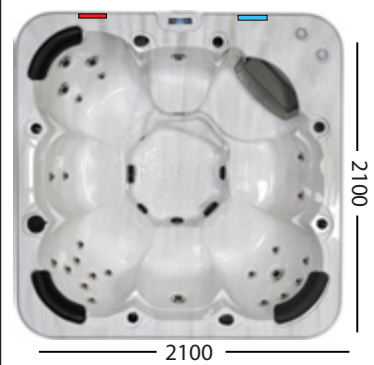

13 or 32 AMP

Key Facts

- Seats: 7
- Size: 2100x2100x1000
- Total Jets: 27
- Headrest: 3
- Stainless Steel Jets
- Complete Audio System
- Speakers: 2
- Multicoloured LED Lights
- Thermostat
- Programable Filtrations
- Air Control Valves: 4
- Freeze Protection
- Insulated Floor
- Dry Weight: 350kgs
- Water Capacity: 1350 Litres
- 2 or 3KW Balboa Heater
- Complimentary Spa Cover
- Complimentary Steps
- Balboa Spa System
- Drain & Power Point
- Audio Position

Filtration & Pure Water Ozone

Filtration & Pure Water Ozone ensures constant water clarity & hygiene is maintained.

BARON

Award Winning Hydrotherapy Jets

Jets/HP Ratio = 9

Energy Efficiency with Maximum Performance

The Baron is equipped with the highest grade internal design. The shell, base & cabinets are all heavily insulated for energy efficiency & strength. The Countesa is also built from stainless steel frames for added structure.

Balboa Spa System

Intelligent spa control system installed courtesy of the world leaders in hot tub systems The Balboa Water Group.

Lights & Entertainment

The Baron is equipped with Multi-Coloured LED Lights & MP3 Bluetooth Audio

Free Steps, Spa Cover & Free Delivery!