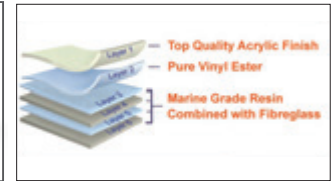

Award Winning Stylish Hydrotherapy Jets

Jets/HP Ratio = 8.5

Lights & Entertainment

The Duke Deluxe is equipped with both multi coloured LED lights & complete bluetooth system for added ambience & entertainment