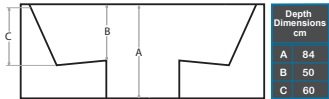

1350 L

51 JETS

3 Seats
 2 Lounger

2100x2100x1000

Jets/HP Ratio = 8.5