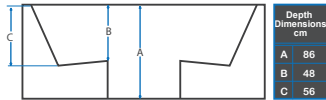

## EMPEROR DELUXE

1750 L

7 PERS

83 JETS

2260x2560x1000

Jets/HP Ratio = 9

MODEL	EMPEROR DELUXE
Dimensions (MM)	2260x2560x1000
Power Supply	32amp
Seats	5 + 2 Lounger
Hydrotherapy Jets	83PCS
5" Rotating Storm Jets	10PCS
2.5" Rotating Jets	20PCS
2" Directional Jet	31PCS
1" Bubble Jets	20PCS
6.5" Foot Massage Jets	2PCS
LED Waterfall & Fountain	✓✓
High Density Insulated Foam	✓
Foot Massage Bay	✓
Enhanced Insulated Spa Cabinet	✓
Whirlpool Pump	3x3HP
Water Circulation & Blower Pump	✓✓
Durable Thermostatic Heater	3KW Balboa M7
Pure Water Ozone Disinfection	✓
LED Surround Lights	✓
Triple Filtration System	✓
Air Control Valves	5PCS
Relaxing Headrests	4PCS
Balboa Control System	✓
Marine Bluetooth Audio System	✓
Premium Sound Speakers	3PCS
Water Capacity	1750 LITRES
Water Diverter Valves	3PCS
Dry Weight	500KG
Enhanced ABS Insulated Base	✓
Stainless Steel Frame	✓
Lockable Insulated Spa Cover	✓