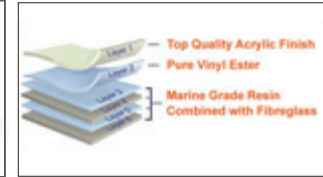

Energy Efficiency with Maximum Performance