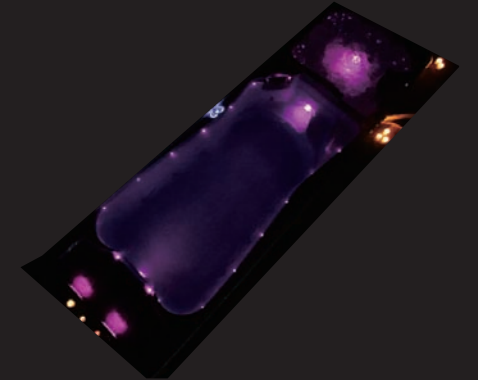

ZEN SPAS

HADES

SPATOUCH™ CONTROL YOUR SPA EXPERIENCE

The new generation of Zen Spas control system takes control to a whole new level. This new sleek design includes a large easy to read back-lit LCD with simple to follow menus and the technology to control your swim spa system wirelessly. Easily set the temperature, lighting preferences, reminders, diagnostics, languages, messages and time.

FEATURES

- User Friendly Interface
- Unparalleled System Reliability
- Intuitive Menu
- Easy to Read Colour Display in choice of colours
- Press & Hold Button Technology
- Easy Navigation-shortcuts
- Reminder Messages
- Comprehensive Diagnostics
- Complete Wifi Access
- Balboa M7 Technology
- BWA (Balboa Worldwide App) Compatible

The Ultimate Technology

SMARTPHONE WORLDWIDE WIFI APP

With the wireless control receiver you can control your Swim Spa with your smart device for complete control from any location in the world

LED LIGHTING SYSTEM