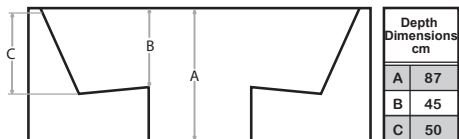

TECHNICAL DATA

LORDDELUXE

MODEL	LORD
Dimensions (MM)	2390X2390X1060
Control System	BALBOA
Power Supply	32AMP
Seats	8
Total Jets	37
2" Bubble Jets	
4" Rotating Storm Jet Nozzle	4
2.5" Rotating Jet Nozzle	16
2.5" Directional Storm Jets	17
LED Water Fountain & Waterfall	
3" LED Lights	2
LED Surround Lights	YES
LED Prism Accent Lights	2
High Density Insulation Foam	YES
Whirlpool Pump	2x2HP
Foot & Neck Massage Bays	
Water Circulation Pump	0.35HP
Durable Thermostatic Heater	3KW BALBOA
Ozone Disinfection Generator	YES
Water Diverter Valves	
Top Skimmer Cartridge Filter	2
Air Control Valves	2
Headrests	
MP3 Bluetooth System / Speaker	YES / 2PCS
Water Capacity	1750L
Synthetic Wood Cabinet & Steps	YES
Balboa BP Control System	YES
Dry Weight	400KGS
Insulated Floor / Spa Cover	YES
Stainless Steel Fittings	YES
Balboa Wifi Adapter	YES

Any Questions?...feel free to contact us

customer care@hottubsuppliers.com

0116 251 3378