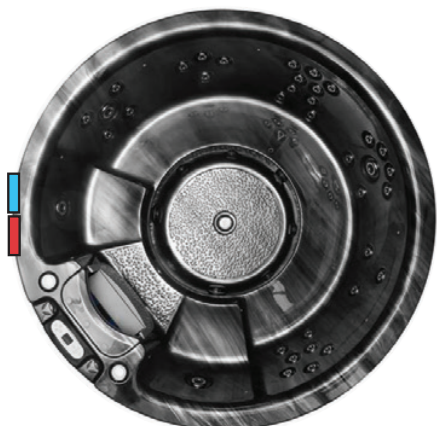

## Lights & Entertainment Free Steps & Spa Cover

The Lord hot tub is equipped with both multi coloured Led lights & a complete bluetooth system for added ambience & entertainment.

The price for the hot tub includes complimentary matching 2 sets of steps for this model & insulated spa cover