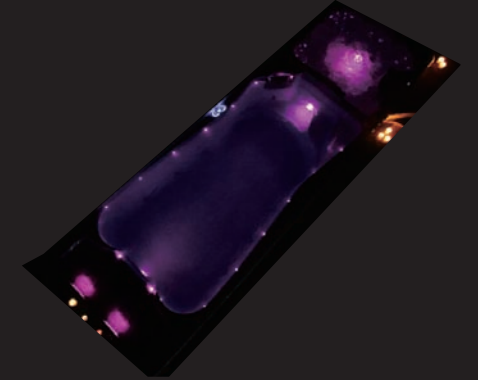

ZEN SPAS

The Ultimate Technology

POSEIDON PRO

SPATOUCH™ CONTROL YOUR SPA EXPERIENCE

The new generation of Zen Spas control system takes control to a whole new level. This new sleek design includes a large easy to read back-lit LCD with simple to follow menus and the technology to control your swim spa system wirelessly. Easily set the temperature, lighting preferences, reminders, diagnostics, languages, messages and time.

FEATURES

- User Friendly Interface
- Unparalleled System Reliability
- Intuitive Menu
- Easy to Read Colour Display in choice of colours
- Press & Hold Button Technology
- Easy Navigation-shortcuts
- Reminder Messages
- Comprehensive Diagnostics
- Complete Wifi Access
- Balboa M7 Technology
- BWA (Balboa Worldwide App) Compatible

SMARTPHONE WORLDWIDE WIFI APP

With the wireless control receiver you can control your Swim Spa with your smart device for complete control from any location in the world

LED LIGHTING SYSTEM

Design your perfect "Zen Moment" by illuminating the ambience of the evening with colourful lighting. Adjust intensity to complete a perfect evening.

WIRELESS SOUND SYSTEM WITH BLUETOOTH®

Convenience and simplicity are at the heart of our Wireless sound System

ZEN SPAS

POSEIDON PRO

Ultimate Features

Key Facts

- Seats: 4 + 1 Lounger
- Size: 7500X2260x1360
- Total Jets: 58
- Headrest: 4
- Stainless Steel Jets
- Bluetooth Audio System
- Speakers: 2
- Multicoloured LED Lights
- Balboa Wifi Adapter
- Programable Filtration
- Air Control Valves: 4
- Freeze Protection
- Insulated Floor
- Dry Weight: 1560kgs
- Water Capacity: 9000 Litres
- 3KW Balboa Heater
- Complimentary Spa Cover
- Complimentary Steps
- Balboa Spa Touch System
- Drain & Power Point
- Audio Position