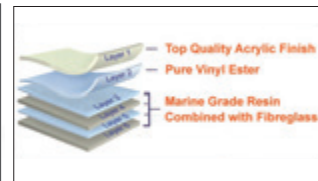

THE PRINCESS

Introducing The Peerless Princess

From Only £188.21pm 0% APR

EXCLUSIVE TO
Hot Tub Suppliers

PRINCESS

Key Facts

- Seats: 5 + 2 Lounger
- Size: 3000x2260x1000
- Total Jets: 88
- Headrest: 4
- Balboa Spa Touch
- Bluetooth Audio System
- Speakers: 3
- Multicoloured LED Lights
- Balboa Wifi Adapter
- Programable Filtration
- Air Control Valves: 6
- Freeze Protection
- Insulated Floor
- Dry Weight: 500kgs
- Water Capacity: 1850 Litres
- 3KW Balboa Heater
- Complimentary Spa Cover
- Complimentary Steps x 2
- Balboa Spa Touch System
- Drain & Power Point
- Audio Position

Smart Technology & Wifi Connection for Total Spa Control

Energy Efficiency with Maximum Performance

Award Winning Hydrotherapy Jets

Jets/HP Ratio = 9.7

Filtration & Pure Water Ozone

Advanced filtration & Ozone system ensures constant water clarity & hygiene is maintained.