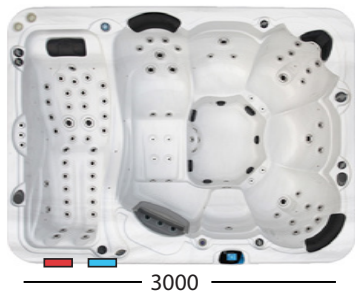

THE PRINCESS

Introducing The Peerless Princess

From Only £188.21pm 0% APR

EXCLUSIVE TO
Hot Tub Suppliers

PRINCESS

Key Facts

- Seats: 5 + 2 Lounger
- Size: 3000x2260x1000
- Total Jets: 88
- Headrest: 4
- Balboa Spa Touch
- Bluetooth Audio System
- Speakers: 3
- Multicoloured LED Lights
- Balboa Wifi Adapter
- Programable Filtration
- Air Control Valves: 6
- Freeze Protection
- Insulated Floor
- Dry Weight: 500kgs
- Water Capacity: 1850 Litres
- 3KW Balboa Heater
- Complimentary Spa Cover
- Complimentary Steps x 2
- Balboa Spa Touch System
- Drain & Power Point
- Audio Position

Smart Technology & Wifi Connection for Total Spa Control

Energy Efficiency with Maximum Performance

Award Winning Hydrotherapy Jets

Jets/HP Ratio = 9.7

Filtration & Pure Water Ozone

Advanced filtration & Ozone system ensures constant water clarity & hygiene is maintained.

Lights & Entertainment

The Princess hot tub is equipped with both multi coloured Led lights & a complete bluetooth system for added ambience & entertainment.

2x Free Steps & Spa Cover

The price for the hot tub includes complimentary matching 2 sets of steps for this model & insulated spa cover

TECHNICAL DATA

PRINCESS

1850 L

88 JETS

5 Seats

2 Lounger

3000x2260x1000

Jets/HP Ratio = 9.7