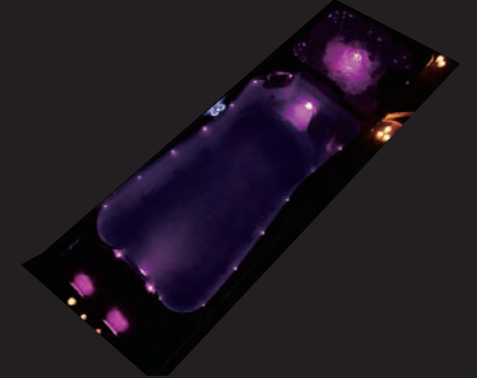

SMARTPHONE WORLDWIDE WIFI APP

With the wireless control receiver you can control your Swim Spa with your smart device for complete control from any location in the world

LED LIGHTING SYSTEM

Design your perfect "Zen Moment" by illuminating the ambience of the evening with colourful lighting. Adjust intensity to complete a perfect evening.