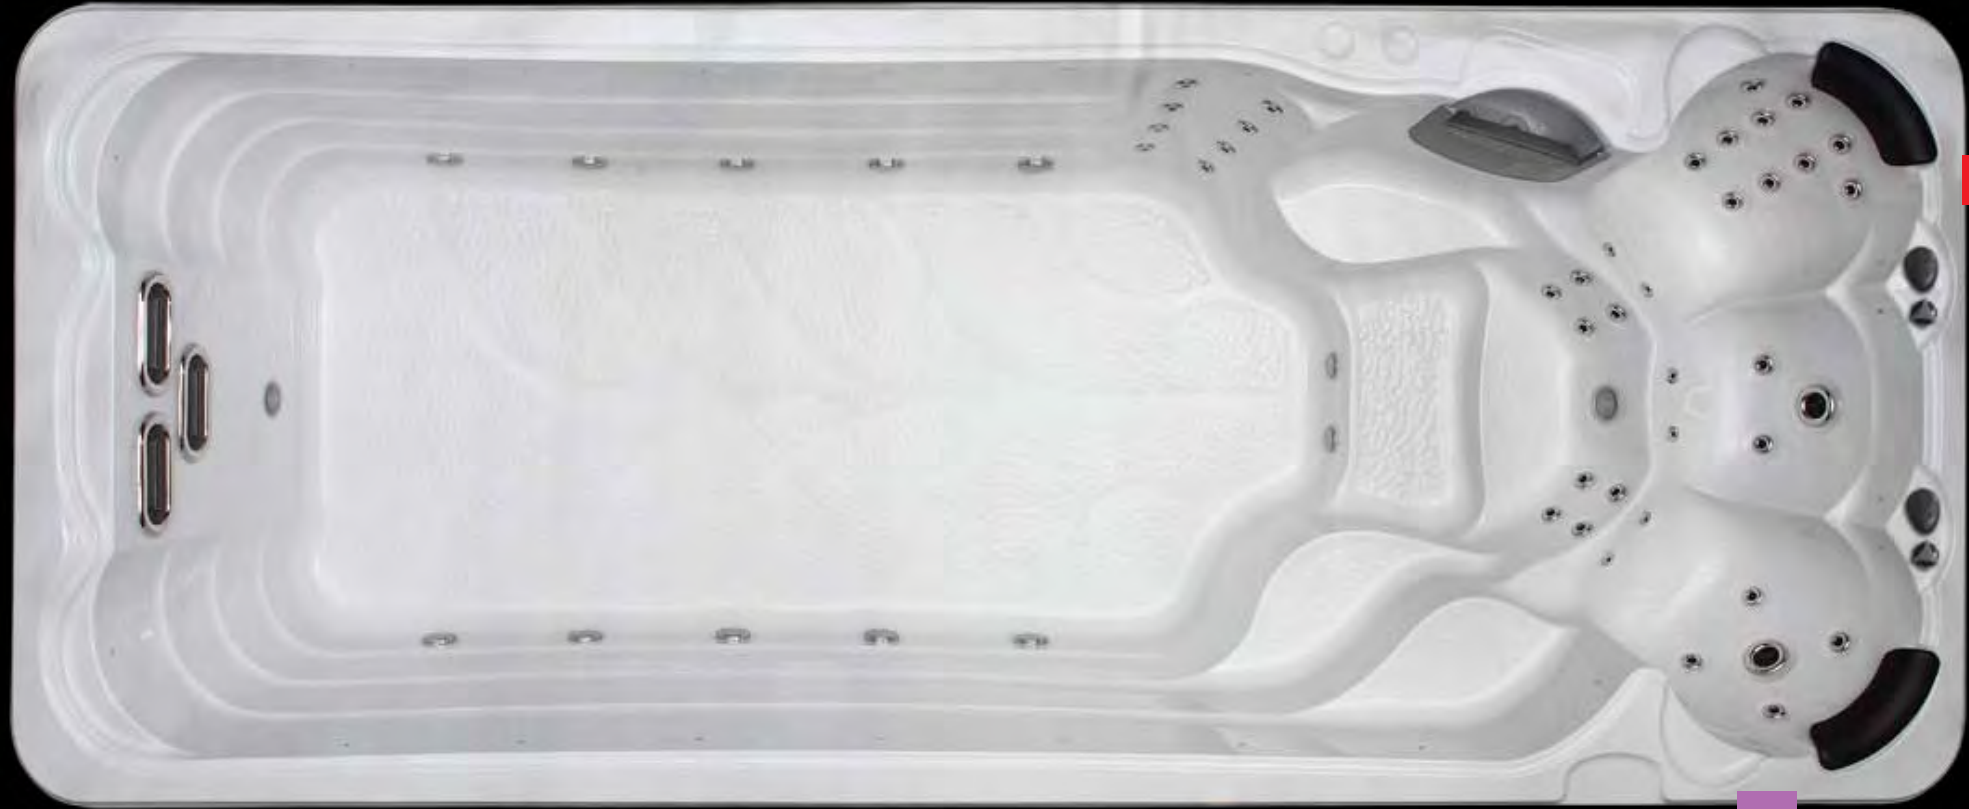

Ultimate Fitness

Swimjet Propulsion System

The state of the art swim jet system offers individuals various levels of resistance swimming. When the jet nozzle is directed upwards, the swimmer will experience an increased level of resistance. If the jet nozzle is directed downwards, the resistance is decreased.

ZEN SPAS

Ultimate Features

POSEIDON SWIM

Key Facts

- Seats: 3 + 1 Standing
- Size: 5800X2260x1400
- Total Jets: 42
- Headrest: 2
- Stainless Steel Jets
- Bluetooth Audio System
- Speakers: 2
- Multicoloured LED Lights
- Balboa Wifi Adapter
- Programable Filtration
- Air Control Valves: 4
- Freeze Protection
- Insulated Floor
- Dry Weight: 1200kgs
- Water Capacity: 8500 Litres
- 3KW Balboa Heater
- Complimentary Spa Cover
- Complimentary Steps
- Balboa Spa Touch System
- Drain & Power Point
- Audio Position

Energy Efficiency with Maximum Performance

All Zen Swim Spas are equipped with the highest grade internal design. The shell, base & cabinet are all meticulously insulated for energy efficiency and strength. The spa management system enables total control of the swim spa from any location. Zen Swim Spas are also built from stainless steel frames for added structure.