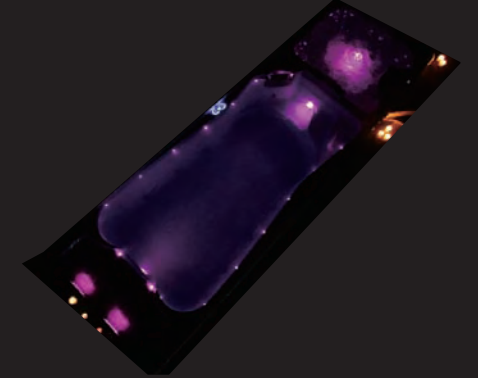

SMARTPHONE WORLDWIDE WIFI APP

With the wireless control receiver you can control your Swim Spa with your smart device for complete control from any location in the world

LED LIGHTING SYSTEM

Design your perfect "Zen Moment" by illuminating the ambience of the evening with colourful lighting. Adjust intensity to complete a perfect evening.