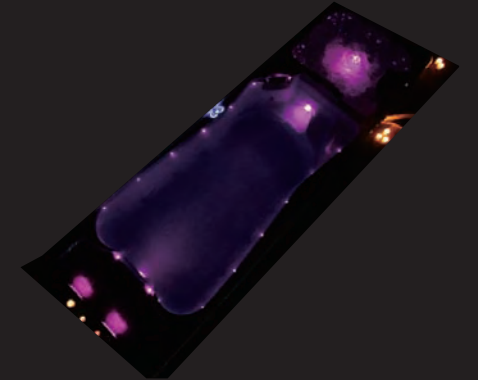

ZEN SPAS

HADES

SPATOUCH™ CONTROL YOUR SPA EXPERIENCE

The new generation of Zen Spas control system takes control to a whole new level. This new sleek design includes a large easy to read back-lit LCD with simple to follow menus and the technology to control your swim spa system wirelessly. Easily set the temperature, lighting preferences, reminders, diagnostics, languages, messages and time.

FEATURES

- User Friendly Interface
- Unparalleled System Reliability
- Intuitive Menu
- Easy to Read Colour Display in choice of colours
- Press & Hold Button Technology
- Easy Navigation-shortcuts
- Reminder Messages
- Comprehensive Diagnostics
- Complete Wifi Access
- Balboa M7 Technology
- BWA (Balboa Worldwide App) Compatible

The Ultimate Technology

SMARTPHONE WORLDWIDE WIFI APP

With the wireless control receiver you can control your Swim Spa with your smart device for complete control from any location in the world

LED LIGHTING SYSTEM