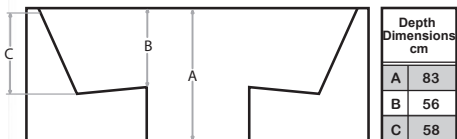

## BARON PRO

MODEL	BARON PRO
Dimensions (MM)	2100X2100X1000
Control System	BALBOA SPA TOUCH
Power Supply	220V/50HZ/32AMP
Seats	7
Total Jets	44
Foot & Neck Massage Bays	YES
4" Rotating Storm Jet Nozzle	6
2.5" Rotating Jet Nozzle	13
2.5" Directional Storm Jets	19
1" Bubble Jets	6
3" LED Lights	1
LED Surround Lights	YES
LED Prism Accent Lights	2
High Density Insulation Foam	YES
Whirlpool Pump	2x3HP
Blower Pump	0.5HP
Water Circulation Pump	0.35HP
Durable Thermostatic Heater	3KW BALBOA
Ozone Disinfection Generator	YES
Water Diverter Valves	1
Top Skimmer Cartridge Filter	2
Air Control Valves	4
Headrests	3
Complete Audio System / Speaker	YES / 2PCS
Water Capacity	1350L
Synthetic Wood Cabinet & Steps	YES
Balboa Spa Touch Control System	YES
Dry Weight	330KGS
Insulated ABS Base/ Spa Cover	YES
Stainless Steel Fittings	YES
Balboa Wifi Adapter	YES