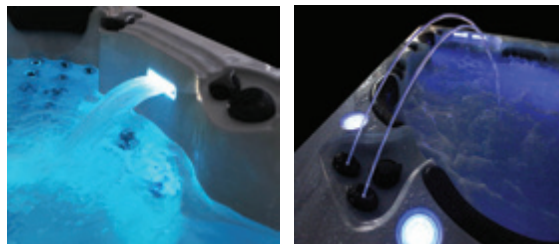

Key Facts

- Seats: 4 & 1 Lounger
- Size: 2260x2260x1000
- Total Jets: 55
- Headrest: 4
- Stainless Steel Jets
- Complete Audio System
- Speakers: 2
- Multicoloured LED Lights
- Balboa Wifi Adapter
- Programable Filterations
- Air Control Valves: 4
- Freeze Protection
- Ozone Friendly
- Fiberglass Floor
- Dry Weight: 350kgs
- Water Capacity: 1450 Litres
- 3kw Balboa Heater
- Complimentary Spa Cover
- Complimentary Steps
- Balboa Spa Touch System
- Drain & Power Point
- Audio Position

Smart Technology & Wifi Connection for Total Spa Control

DUCHESS

Energy Efficiency with Maximum Performance

All Zen Spas hot tubs are equipped with the highest grade internal design. The shell, base & cabinets are all heavily insulated for energy efficiency and strength. Zen Spas hot tubs also are built from stainless steel frames for added structure.

Advanced Filtration & Ozone System

Advanced filtration & Ozone system ensures constant water clarity & hygiene is maintained.

Luxury Waterfall & Fountain

Lights & Entertainment

Zen Spas hot tubs are equipped with both multi coloured Led lights and a complete audio system for added ambience & entertainment.