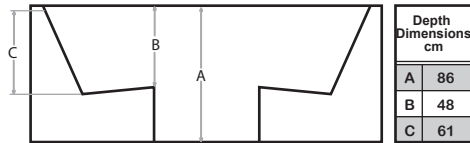

Free Steps & Spa Cover

The price for the hot tub includes complimentary matching steps and insulated spa cover.

TECHNICAL DATA

DUCHESS

MODEL	DUCHESS
Dimensions (MM)	2260X2260X1000
Control System	BALBOA SPA TOUCH
Power Supply	220V/50HZ/32AMP
Total KW	7KW
Seats	4 + 1 Lounger
Total Jets	55
5" Rotating Storm Jet Nozzle	7
2.5" Rotating Jet Nozzle	20
2" Rotating Jet Nozzle	12
1" Bubble Jets	14
6.5" Foot Massage Jets	2 + 1 NECK MASSAGE BAY
LED Waterfall	1
LED Diverter	1
LED Prism Accent Lights	2
High Density Insulation Foam	YES
Whirlpool Pump	2X3HP
Blower Pump	0.75HP
Water Circulation Pump	0.35HP
Balboa Heater	3KW
Ozone Disinfection Generator	YES
Water Diverter Valves	2
Top Skimmer Cartridge Filter	2
Air Control Valves	4
Headrests	4
Complete Audio System / Speaker	YES / 2PCS
Water Capacity	1450L
Synthetic Wood Cabinet & Steps	YES
Balboa Spa Touch Control System	YES
Dry Weight	350KGS
Fibreglass Floor/ Spa Cover	YES
Stainless Steel Fittings	YES
Balboa Wifi Adapter	YES