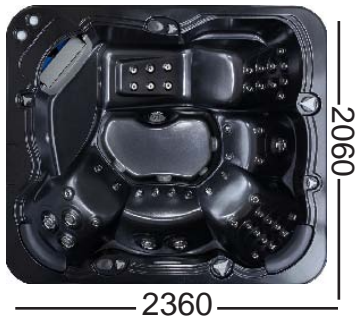

DYNASTY

Key Facts

- Seats: 4 & 1 Lounger
- Size: 2060x2360x1000
- Total Jets: 48
- Headrest: 3
- Stainless Steel Jets
- Complete Audio System
- Speakers: 2
- Multicoloured LED Lights
- Led Waterfall
- Balboa Wifi Adapter
- Programable Filtrations
- Air Control Valves: 2
- Freeze Protection
- Ozone Friendly
- Fiberglass Floor
- Dry Weight: 350kgs
- Water Capacity: 1450 Litres
- 3kw Balboa Heater
- Complimentary Spa Cover
- Complimentary Steps
- Balboa Spa Touch System
- Drain & Power Point
- Audio Position

Free Steps & Spa Cover

The price for the hot tub includes complimentary matching steps and insulated spa cover.

TECHNICAL DATA

DYNASTY

2060

2360

Depth Dimensions cm	
A	86
B	49
C	61

MODEL	DYNASTY
Dimensions (MM)	2060X2360X1000
Control System	BALBOA
Power Supply	220V/50HZ/32AMP
Total KW	7KW
Seats	4 + 1 Lounger
Total Jets	48
5" Rotating Storm Jet Nozzle	6
2.5" Rotating Jet Nozzle	26
2" Rotating Jet Nozzle	0
1" Bubble Jets	16
6.5" Foot Massage Jets	1
LED Waterfall	1
LED Fountain	0
LED Prism Accent Lights	2
High Density Insulation Foam	YES
Whirlpool Pump	2X3HP
Blower Pump	0.75HP
Water Circulation Pump	0.35HP
Durable Thermostatic Heater	3KW
Ozone Disinfection Generator	YES
Water Diverter Valves	2
Top Skimmer Cartridge Filter	2
Air Control Valves	2
Headrests	3
Complete Audio System / Speaker	YES / 2PCS
Water Capacity	1450L
Synthetic Wood Cabinet & Steps	YES
Balboa Spa Touch Control System	YES
Dry Weight	350KGS
Fibreglass Floor / Spa Cover	YES
Stainless Steel Fittings	YES
Bolboa Wifi Adapter	YES