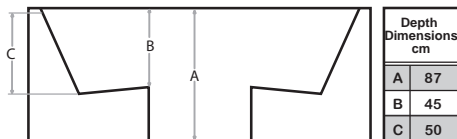

Free Steps & Spa Cover

The price for the hot tub includes complimentary matching 2 sets of steps for this model & insulated spa cover

2390

2390

LORD

TECHNICAL DATA

MODEL	LORD
Dimensions (MM)	2390X2390X1000
Control System	BALBOA
Power Supply	32AMP
Seats	8
Total Jets	37
2" Bubble Jets	
4" Rotating Storm Jet Nozzle	4
2.5" Rotating Jet Nozzle	16
2.5" Directional Storm Jets	17
LED Water Fountain & Waterfall	
3" LED Lights	2
LED Surround Lights	YES
LED Prism Accent Lights	2
High Density Insulation Foam	YES
Whirlpool Pump	2x2HP
Foot & Neck Massage Bays	
Water Circulation Pump	0.35HP
Durable Thermostatic Heater	3KW BALBOA
Ozone Disinfection Generator	YES
Water Diverter Valves	
Top Skimmer Cartridge Filter	2
Air Control Valves	2
Headrests	
MP3 Bluetooth System / Speaker	YES / 2PCS
Water Capacity	1750L
Synthetic Wood Cabinet & Steps	YES
Balboa BP Control System	YES
Dry Weight	400KGS
Insulated Floor / Spa Cover	YES
Stainless Steel Fittings	YES
Balboa Wifi Adapter	YES