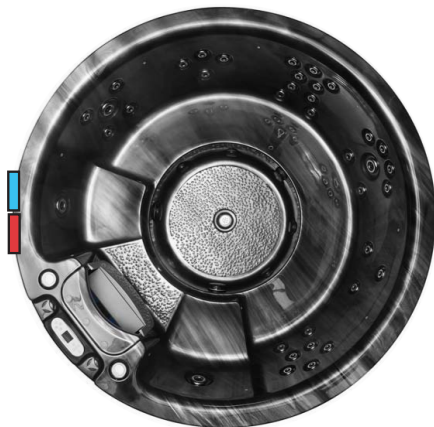

LORD

Key Facts

- Seats: 8
- Size: 2390x2390x1000
- Total Jets: 37
- Headrest:
- Stainless Steel Jets
- Bluetooth Audio System
- Speakers: 2
- Multicoloured LED Lights
- Balboa Wifi Adapter
- Programable Filtration
- Air Control Valves: 2
- Freeze Protection
- Insulated Floor
- Dry Weight: 400kgs
- Water Capacity: 1750 Litres
- 3KW Balboa Heater
- Complimentary Spa Cover
- Complimentary Steps
- Balboa Spa Touch System
- Drain & Power Point
- Audio Position

Advanced Filtration & Ozone System

Advanced filtration & Ozone system ensures constant water clarity & hygiene is maintained.

Lights & Entertainment

The Lord hot tub is equipped with both multi coloured Led lights & a complete bluetooth system for added ambience & entertainment.

Free Steps & Spa Cover

The price for the hot tub includes complimentary matching 2 sets of steps for this model & insulated spa cover

2390

2390

LORD

TECHNICAL DATA

MODEL	LORD
Dimensions (MM)	2390X2390X1000
Control System	BALBOA
Power Supply	32AMP
Seats	8
Total Jets	37
2" Bubble Jets	
4" Rotating Storm Jet Nozzle	4
2.5" Rotating Jet Nozzle	16
2.5" Directional Storm Jets	17
LED Water Fountain & Waterfall	
3" LED Lights	2
LED Surround Lights	YES
LED Prism Accent Lights	2
High Density Insulation Foam	YES
Whirlpool Pump	2x2HP
Foot & Neck Massage Bays	
Water Circulation Pump	0.35HP
Durable Thermostatic Heater	3KW BALBOA
Ozone Disinfection Generator	YES
Water Diverter Valves	
Top Skimmer Cartridge Filter	2
Air Control Valves	2
Headrests	
MP3 Bluetooth System / Speaker	YES / 2PCS
Water Capacity	1750L
Synthetic Wood Cabinet & Steps	YES
Balboa BP Control System	YES
Dry Weight	400KGS
Insulated Floor / Spa Cover	YES
Stainless Steel Fittings	YES
Balboa Wifi Adapter	YES