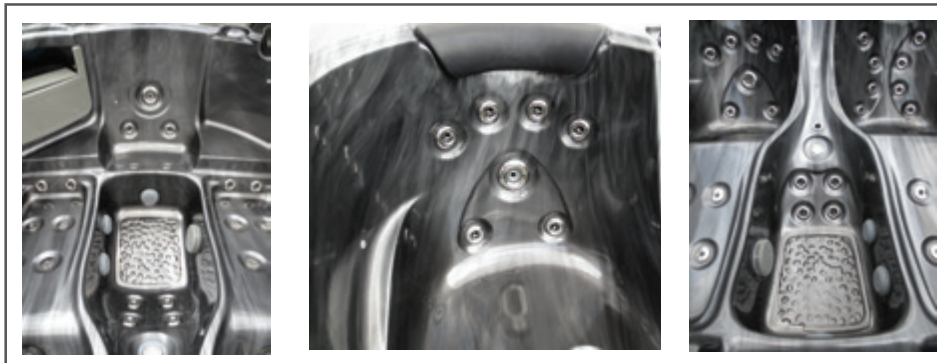

13 or 32 AMP

VISCOUNT

1800

2100

Key Facts

- Seats: 1 & 2 Lounger
- Size: 1800x2100x950
- Total Jets: 30
- Headrest: 2
- Stainless Steel Jets
- Bluetooth Audio System
- Speakers: 2
- Multicoloured LED Lights
- Thermostat
- Programable Filtrations
- Air Control Valves: 3
- Freeze Protection
- Insulated Floor
- Dry Weight: 310kgs
- Water Capacity: 1200 Litres
- 2 OR 3kw Balboa Heater
- Complimentary Spa Cover
- Complimentary Steps
- Balboa Spa System
- Drain & Power Point
- Audio Position

High Performance Hydrotherapy Jets

Energy Efficiency with Maximum Performance

The Viscount is equipped with the highest grade internal design. The shell, base & cabinets are all heavily insulated for energy efficiency and strength. The Viscount is also built from stainless steel frames for added structure.