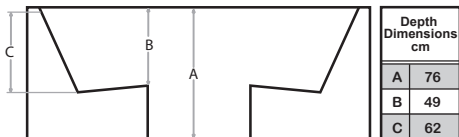

Free Steps & Spa Cover

The price for the hot tub includes complimentary matching steps and insulated spa cover.

13 or 32
AMP

TECHNICAL DATA

VISCOUNT

MODEL	VISCOUNT
Dimensions (MM)	1800X2100X950
Control System	BALBOAGS100
Power Supply	13AMP OR 32AMP
Total KW	5.85KW
Seats	1 + 2 Lounger
Total Jets	30
4" Rotating Storm Jet Nozzle	2
2.5" Rotating Jet Nozzle	28
1" Bubble Jets	
Foot Massage Bay	YES
3" LED Lights	1
LED Surround Lights	YES
LED Prism Accent Lights	2
LED Fountain	2
High Density Insulation Foam	YES
Whirlpool Pump	3HP
Extra Insulated Cabinet	YES
Water Circulation Pump	0.35HP
Durable Thermostatic Heater	2 OR 3KW Balboa
Ozone Disinfection Generator	YES
Water Diverter Valves	1
Top Skimmer Cartridge Filter	2
Air Control Valves	3
Headrests	2
Bluetooth Audio System / Speaker	YES / 2PCS
Water Capacity	1200L
Synthetic Wood Cabinet & Steps	YES
Balboa Control System	YES
Dry Weight	310KGS
Insulated Floor	YES
Stainless Steel Fittings	YES
Spa Cover	YES