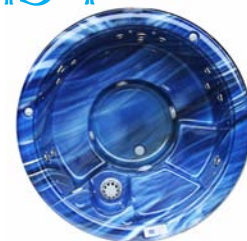

MODEL	HERA	OCEANUS	OLYMPUS
Dimensions (MM)	1500X1200X900	2600X2200X950	2000X2000X1000
Control System	BALBOA	BALBOA	BALBOA
Power Supply	230V/50HZ/32AMP	230V/50HZ/32AMP	230V/50HZ/32AMP
Total KW	5KW	5.65KW	6.5KW
Seats	2	6	5
Total Jets	14PCS	35PCS	17PCS
4" Directional Storm Jet Nozzle	8PCS	7PCS	10PCS
4" Rotating Storm Jet Nozzle	6PCS	7PCS	5PCS
2" Rotating Jet Nozzle			2PCS
2" Bubble Jets		12PCS	
2" Directional Jet Nozzle		9PCS	
4" Rotating Jet Nozzle			
4" Hydro Massage Nozzle			
Foot / Neck Massage Bay	YES / NO	NO / NO	YES / NO
High Density Insulation Foam	YES	YES	YES
Whirlpool Pump	2HP	3X2HP	2X2HP
Blower Pump		1X1HP	
Water Circulation Pump	0.35HP	0.35HP	0.35HP
Durable Thermostatic Heater	3KW BALBOA	3KW BALBOA	3KW BALBOA
Ozone Disinfection Generator	YES	YES	YES
Led Surround Lights	NO	YES	YES
Top Skimmer Cartridge Filter	YES	YES	YES
Air Control Valves	2PCS	4PCS	2PCS
Headrests	NO	6PCS	
Complete Audio System / Speaker	YES / 2PCS	YES / 2PCS	YES / 2PCS
Water Capacity	700 LITRES	1380 LITRES	1200 LITRES
Synthetic Wood Cabinet	YES	YES	YES
Access Steps	YES	YES	YES
Dry Weight	250KGS	370KGS	350KGS
Fibreglass Floor	NO	YES	YES
Stainless Steel Fittings	YES	YES	YES
Spa Cover	YES	YES	YES