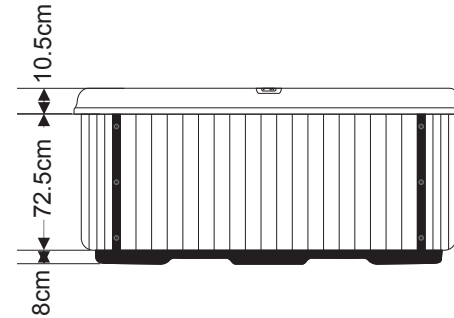

INTERNAL DATA

1	System
2	Ozoner Generator(KOZG-1)
3	LED Synchronizer(KLEDS-1)
4	Bluetooth
5	LX Whirlpool Pump(LP300)
6	LX Circulate Pump(WTC-50M)
7	Cable
8	Drain