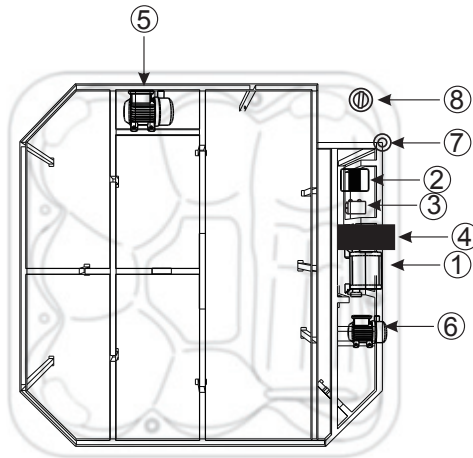

INTERNAL DATA

1	System
2	Ozoner Generator(KOZG-1)
3	LED Synchronizer(KLEDS-1)
4	Bluetooth
5	LX Whirlpool Pump(LP300)
6	LX Circulate Pump(WTC-50M)
7	Cable
8	Drain