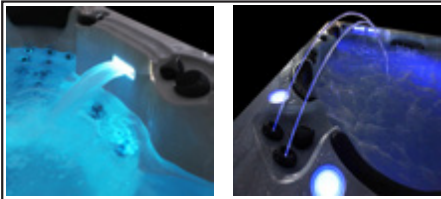

Waterfall & Fountain