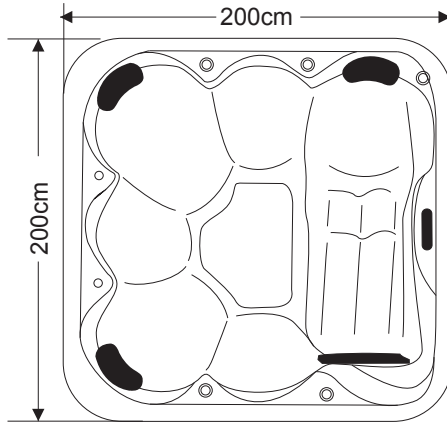

INTERNAL DATA

1	System
2	Ozoner Generator(KOZG-1)
3	LED Synchronizer(KLEDS-1)
4	Bluetooth
5	LX Whirlpool Pump(LP300)
6	LX Circulate Pump(WTC-50M)
7	Cable
8	Drain