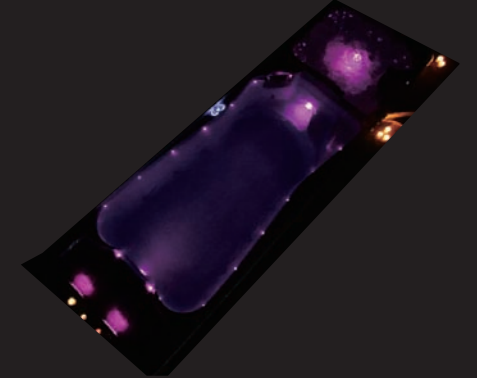

LED LIGHTING SYSTEM

Design your perfect "Zen Moment" by illuminating the ambience of the evening with colourful lighting. Adjust intensity to complete a perfect evening.

WIRELESS SOUND SYSTEM WITH BLUETOOTH®

Convenience and simplicity are at the heart of our Wireless sound System